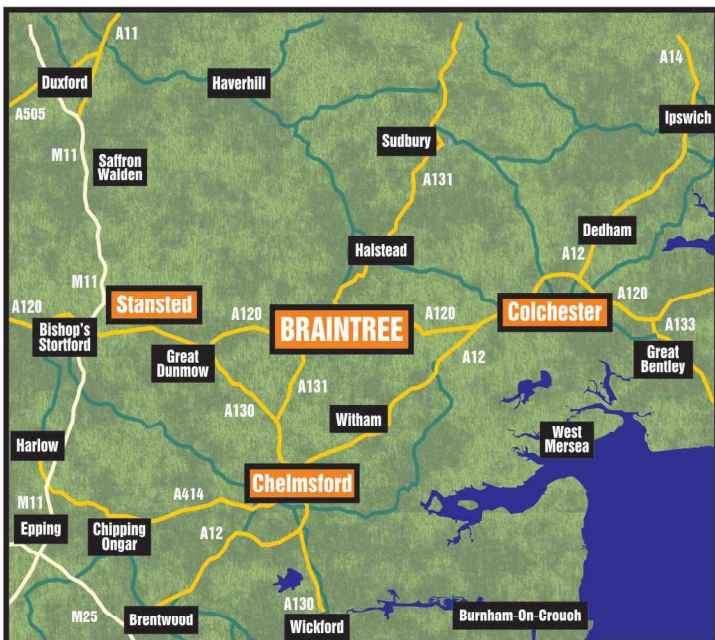

Directions to George Yard Shopping Centre

Directions

George Yard multi-storey car park is well signposted on all approaches to the town.

From A130 Chelmsford

Follow A131 to Braintree Town Centre. Up the hill onto London Road, you should cross the traffic lights straight onto Pierrefitte Way. Then turn right at the traffic lights onto Wheatsheaf Road and into the multi-storey car park.

From A120 Colchester

Follow B1256 Coggleshall Road to the Town Centre. Turn left onto Railway Street at a major roundabout. Turn right at the next traffic lights onto South Street, follow South Street to the traffic lights by the fountain. Follow the road sharp left then right at the T junction traffic lights onto Pierrefitte Way. At the traffic lights turn right onto Wheatsheaf Road and into the multi-storey car park.

From A120 Stansted

Take the first Braintree Town Centre exit. Follow signs to the Town Centre and at the traffic lights with Somerfield over to the right, turn right onto Pierrefitte Way. At the next lights turn left onto Wheatsheaf Road and into the multi-storey car park.

Satellite Navigation

Please do not use the shopping centre postcode as the area is pedestrianised. Use instead Wheatsheaf Road - CM7 1GF – which will bring you into the multi-storey car park.