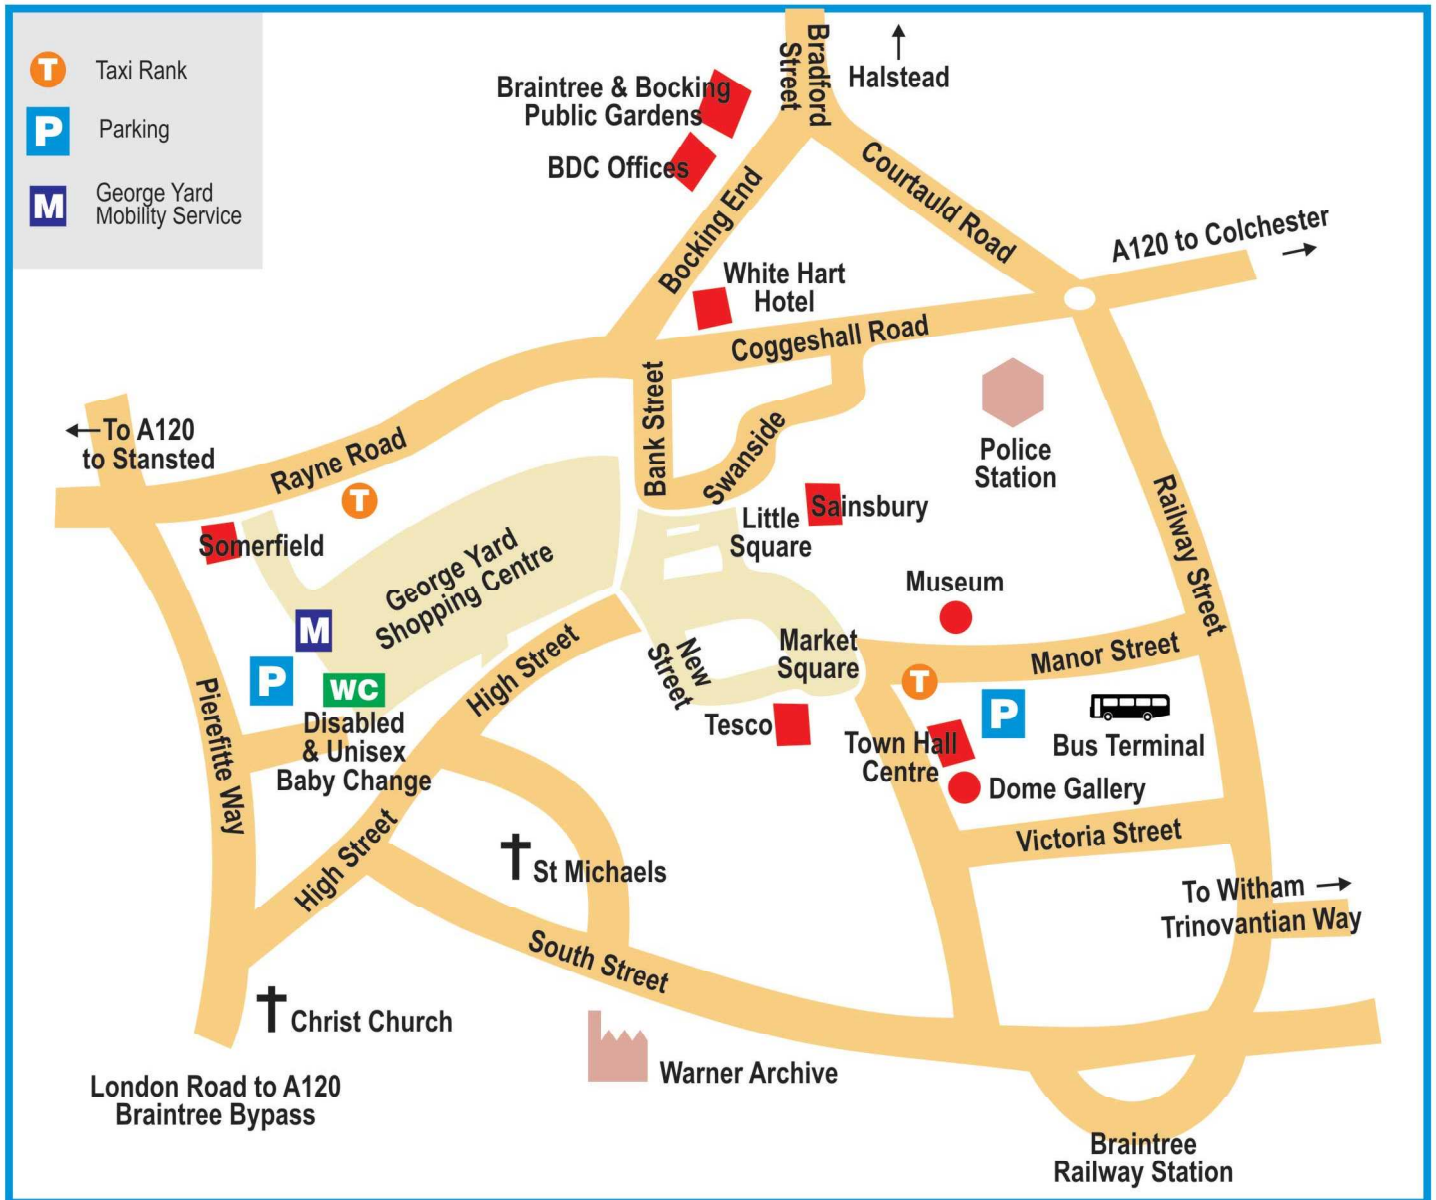

Directions to George Yard Shopping Centre

Directions

George Yard multi-storey car park is well signposted on all approaches to the town.

From A130 Chelmsford

Follow A131 to Braintree Town Centre. Up the hill onto London Road, you should cross the traffic lights straight onto Pierrefitte Way. Then turn right at the traffic lights onto Wheatsheaf Road and into the multi-storey car park.

From A120 Colchester

Follow B1256 Coggleshall Road to the Town Centre. Turn left onto Railway Street at a major roundabout. Turn right at the next traffic lights onto South Street, follow South Street to the traffic lights by the fountain. Follow the road sharp left then right at the T junction traffic lights onto Pierrefitte Way. At the traffic lights turn right onto Wheatsheaf Road and into the multi-storey car park.

From A120 Stansted

Take the first Braintree Town Centre exit. Follow signs to the Town Centre and at the traffic lights with Somerfield over to the right, turn right onto Pierrefitte Way. At the next lights turn left onto Wheatsheaf Road and into the multi-storey car park.

Satellite Navigation

Please do not use the shopping centre postcode as the area is pedestrianised. Use instead Wheatsheaf Road - CM7 1GF – which will bring you into the multi-storey car park.